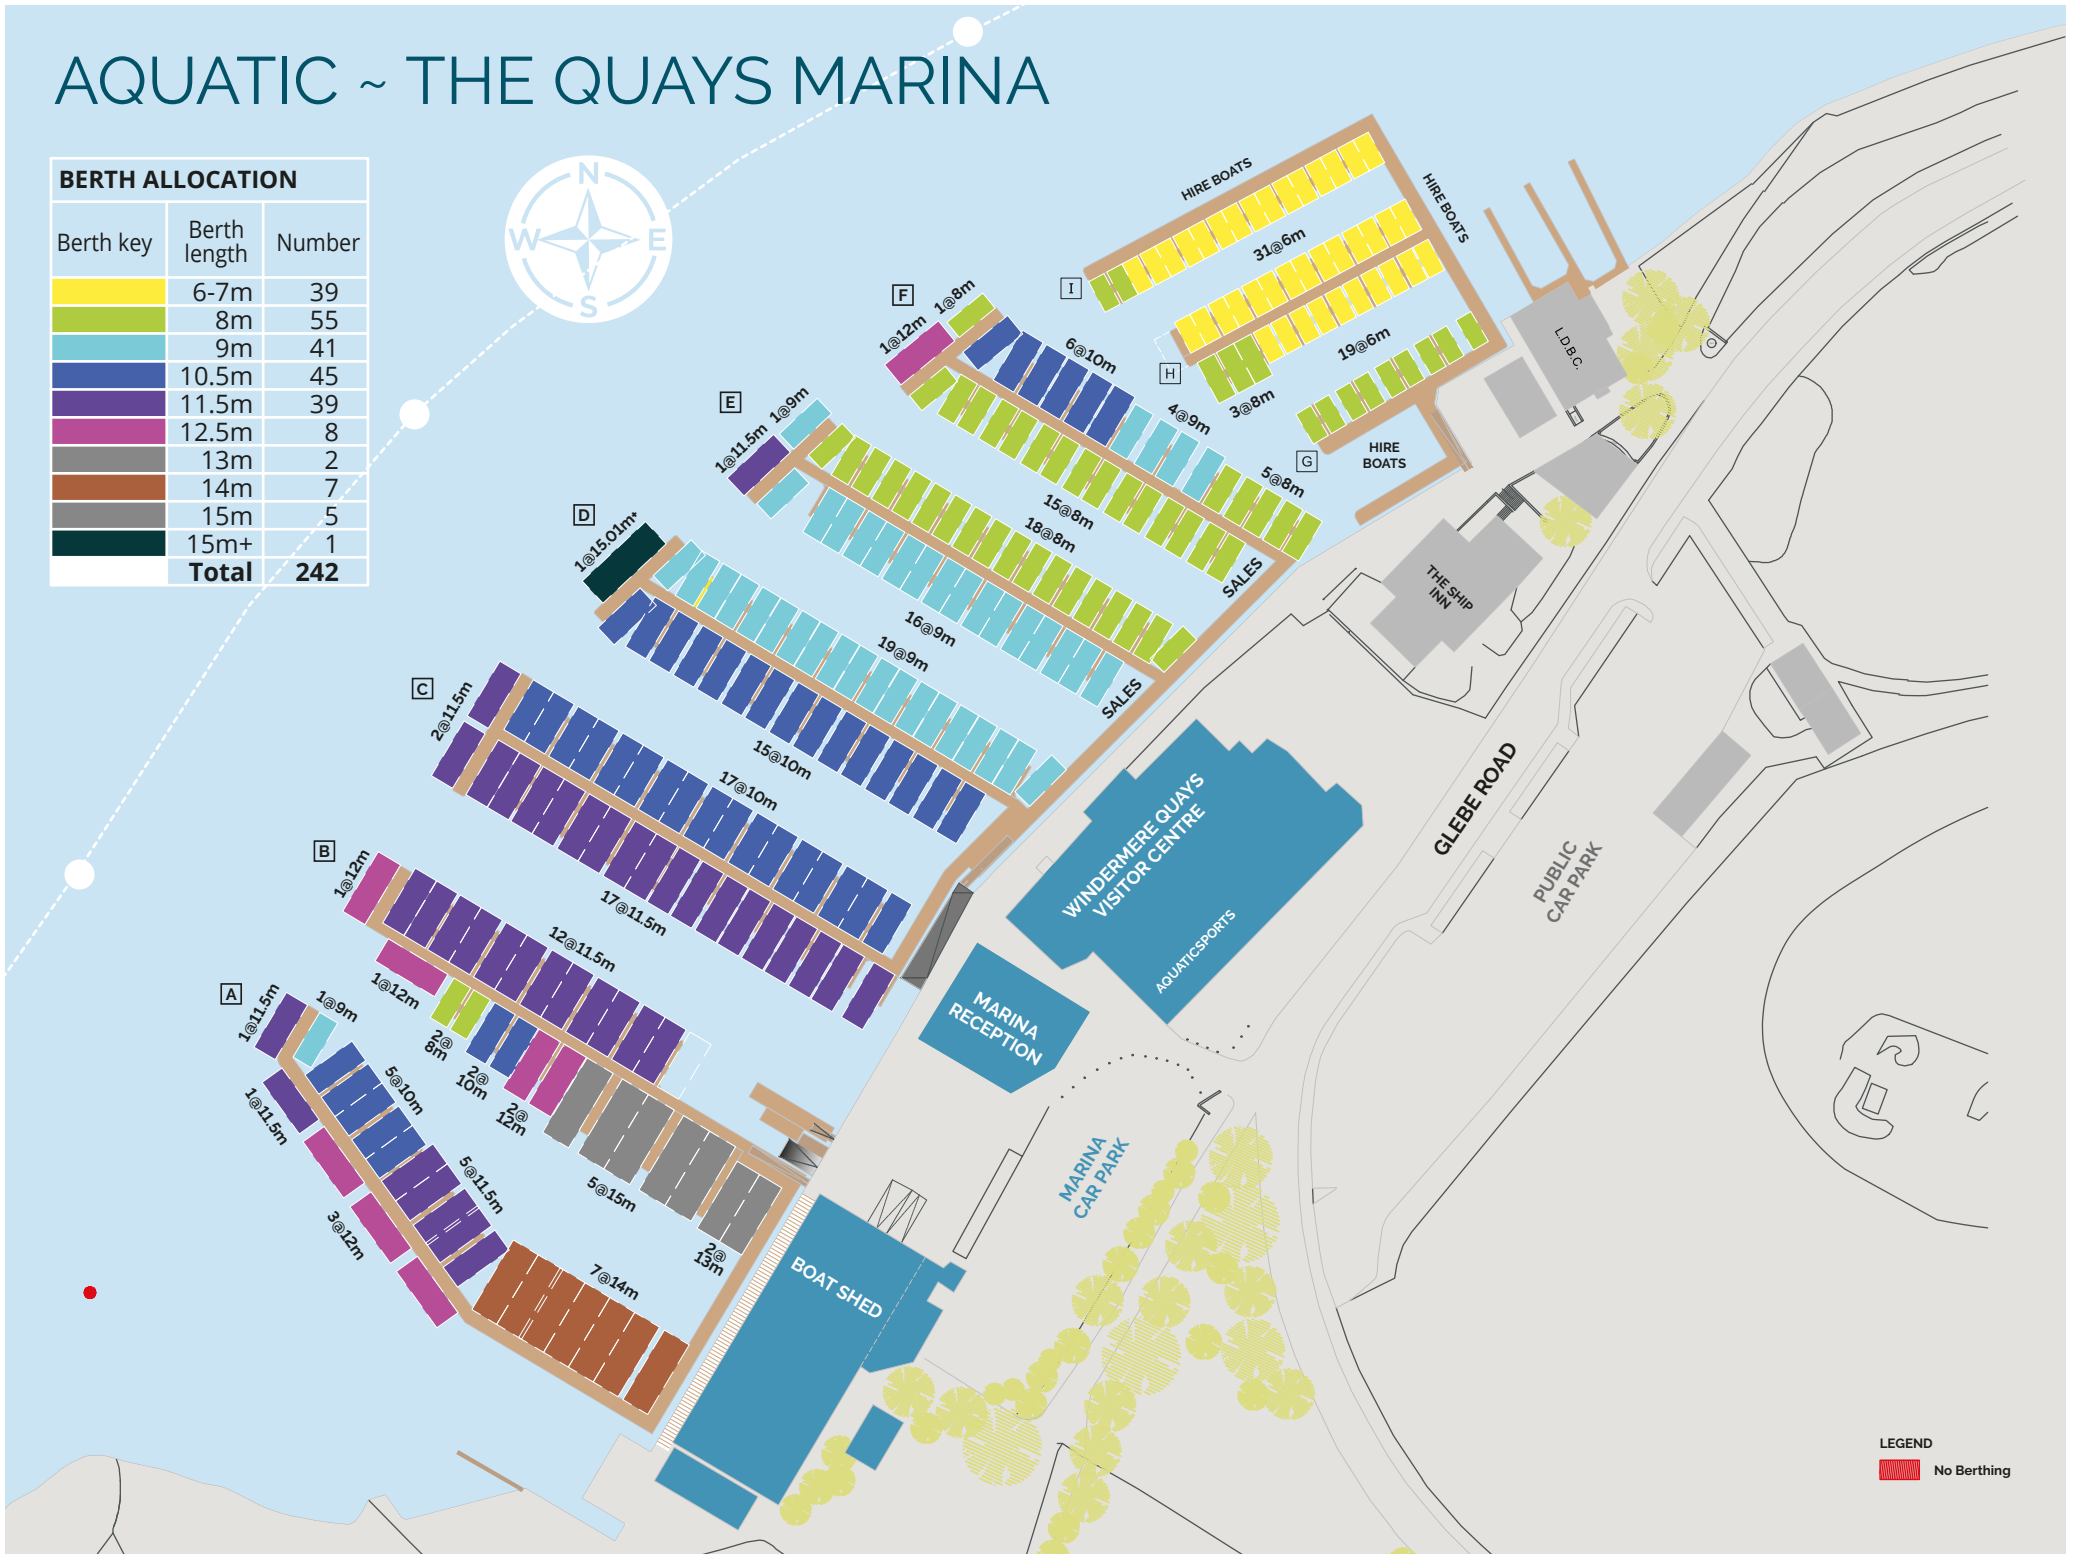

# AQUATIC ~ THE QUAYS MARINA

## BERTH ALLOCATION

Berth key	Berth length	Number
	6-7m	39
	8m	55
	9m	41
	10.5m	45
	11.5m	39
	12.5m	8
	13m	2
	14m	7
	15m	5
	15m+	1
<b>Total</b>		<b>242</b>

LEGEND  
 No Berthing