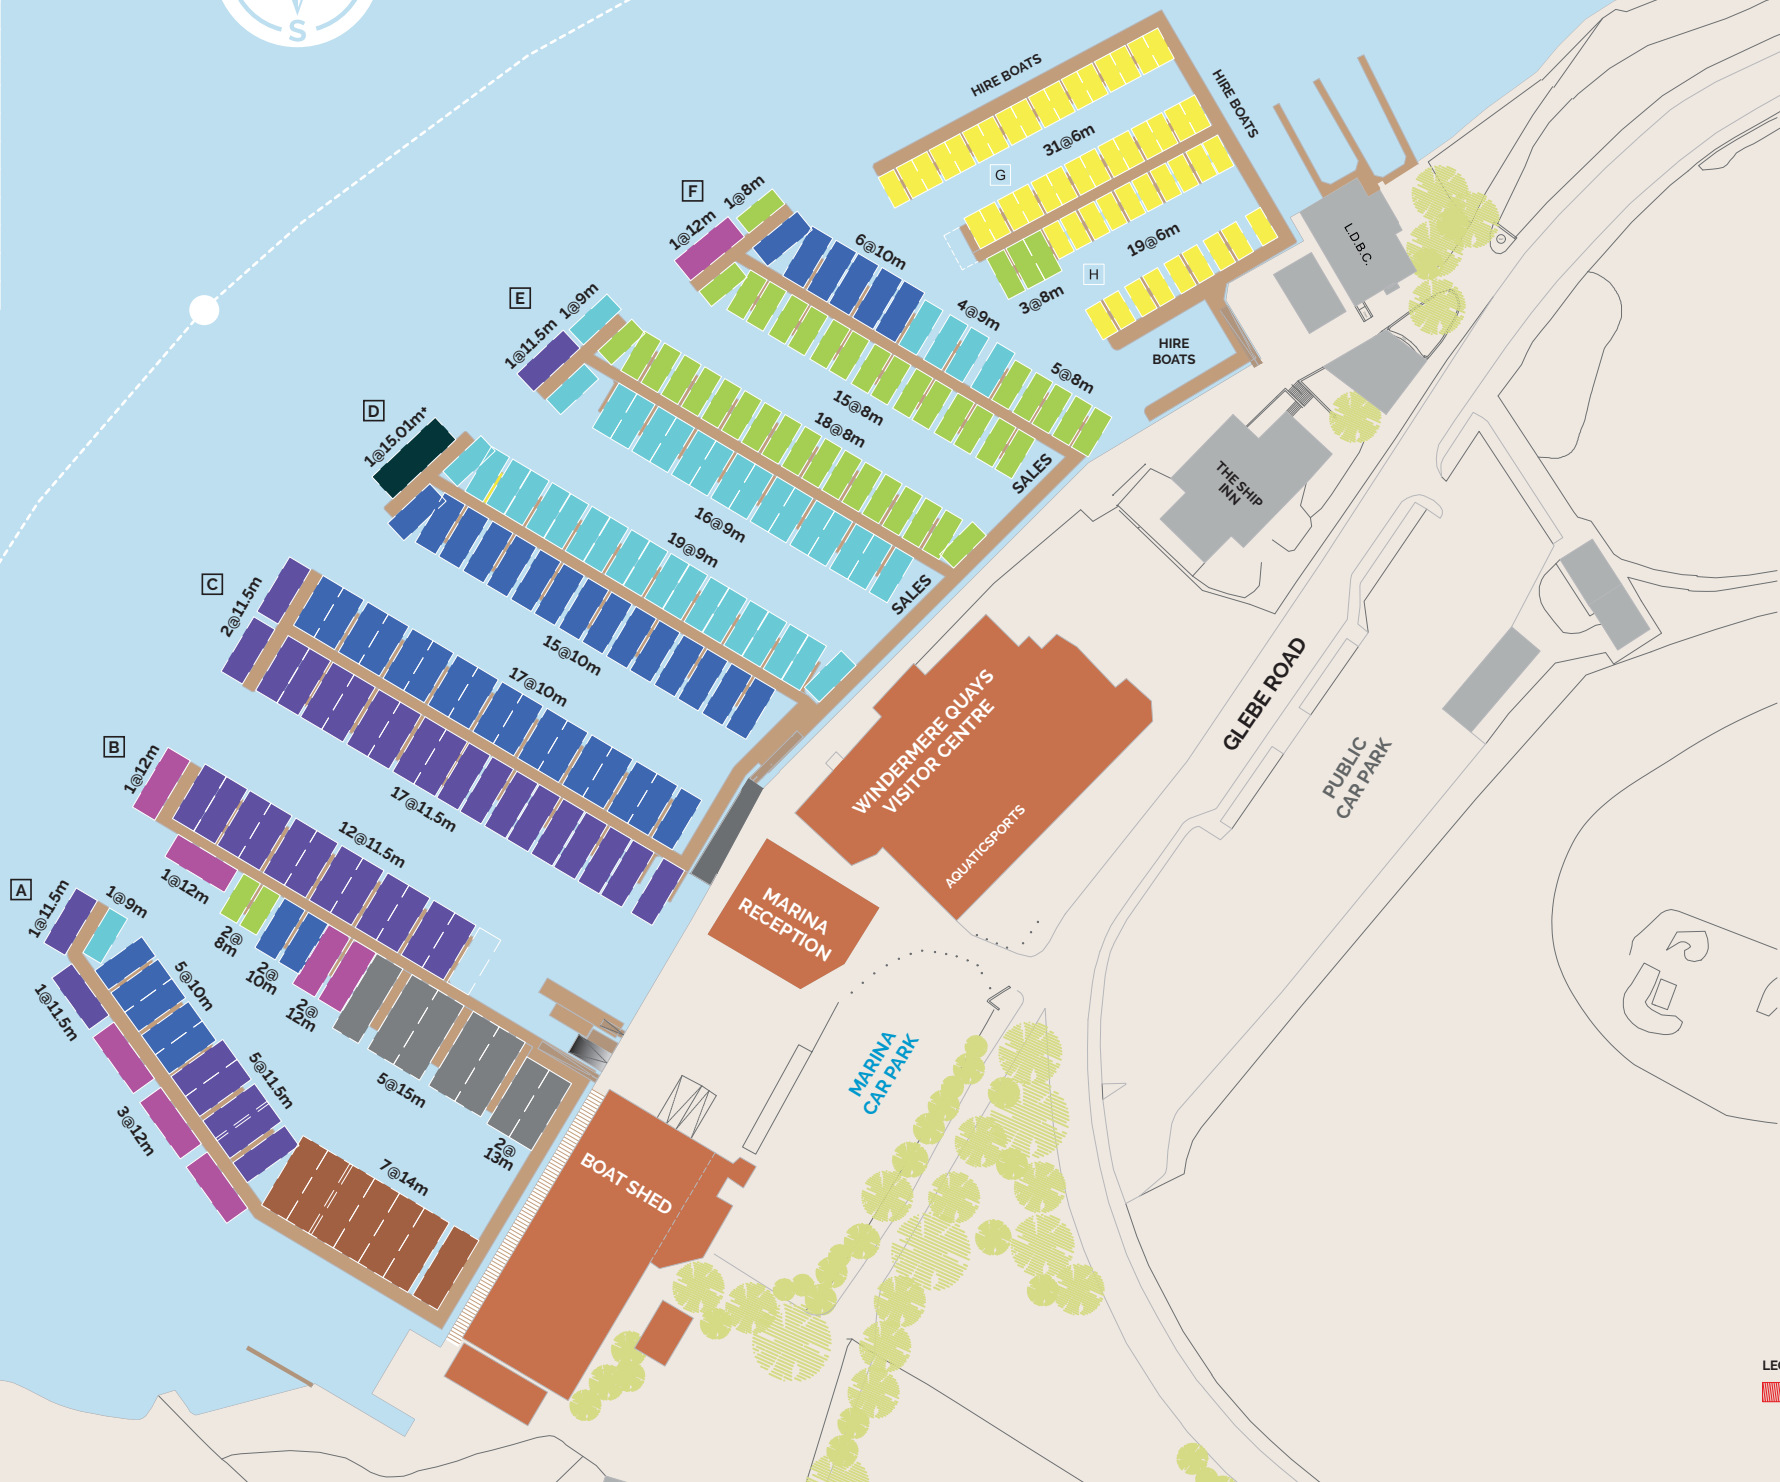

BERTH ALLOCATION

Berth key	Berth length	Number
	6-7m	50
	8m	44
	9m	41
	10.5m	45
	11.5m	39
	12.5m	8
	13m	2
	14m	7
	15m	5
	15m+	1
Total		242

LEGEND
 No Berthing